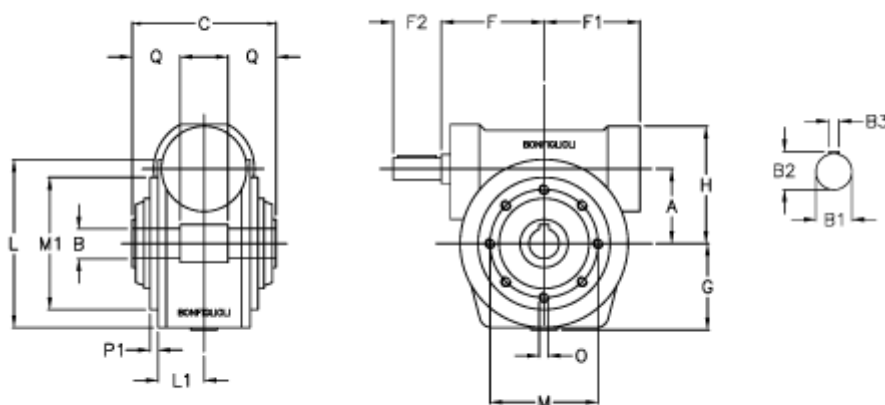

Article number: 3901210100700

Description: Worm gear with solid input shaft
VF 210P-100-HS

Measures

a	= 210.0	F1 = 277	O = M16x30
B	= 90	F2 = 110	P1 = 5.0
B1	= 48	g = 220	Q = 85.0
B2	= 51.5	H = 330	
B3	= 14	L = 350.0	
C	= 260	L1 = 125.0	
Description	= VF 210P-xx-HS	m = 300	
F	= 230.0	M1 = 250	